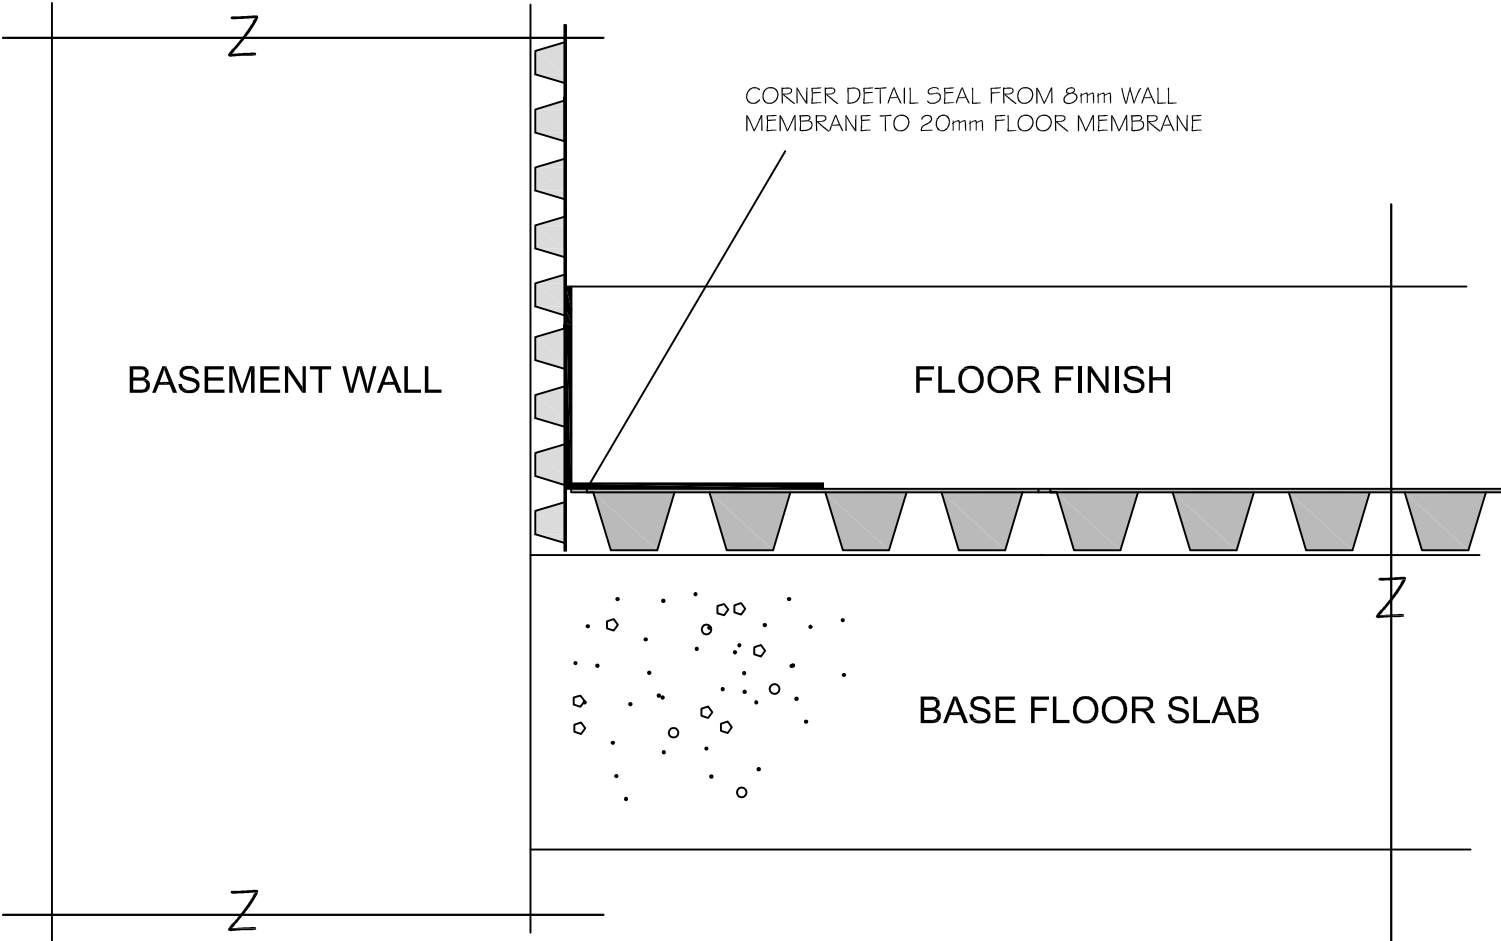

SECTION DETAIL - 8mm WALL TO 20mm FLOOR MEMBRANE CORNER DETAIL SEAL

NOTE - THIS SPECIFICATION IS BASED UPON USING THE BLG CENTRAL DRAINAGE SYSTEM BELOW THE FLOOR MEMBRANE. REFER TO ADDITIONAL DRAWINGS FOR FURTHER GUIDANCE.