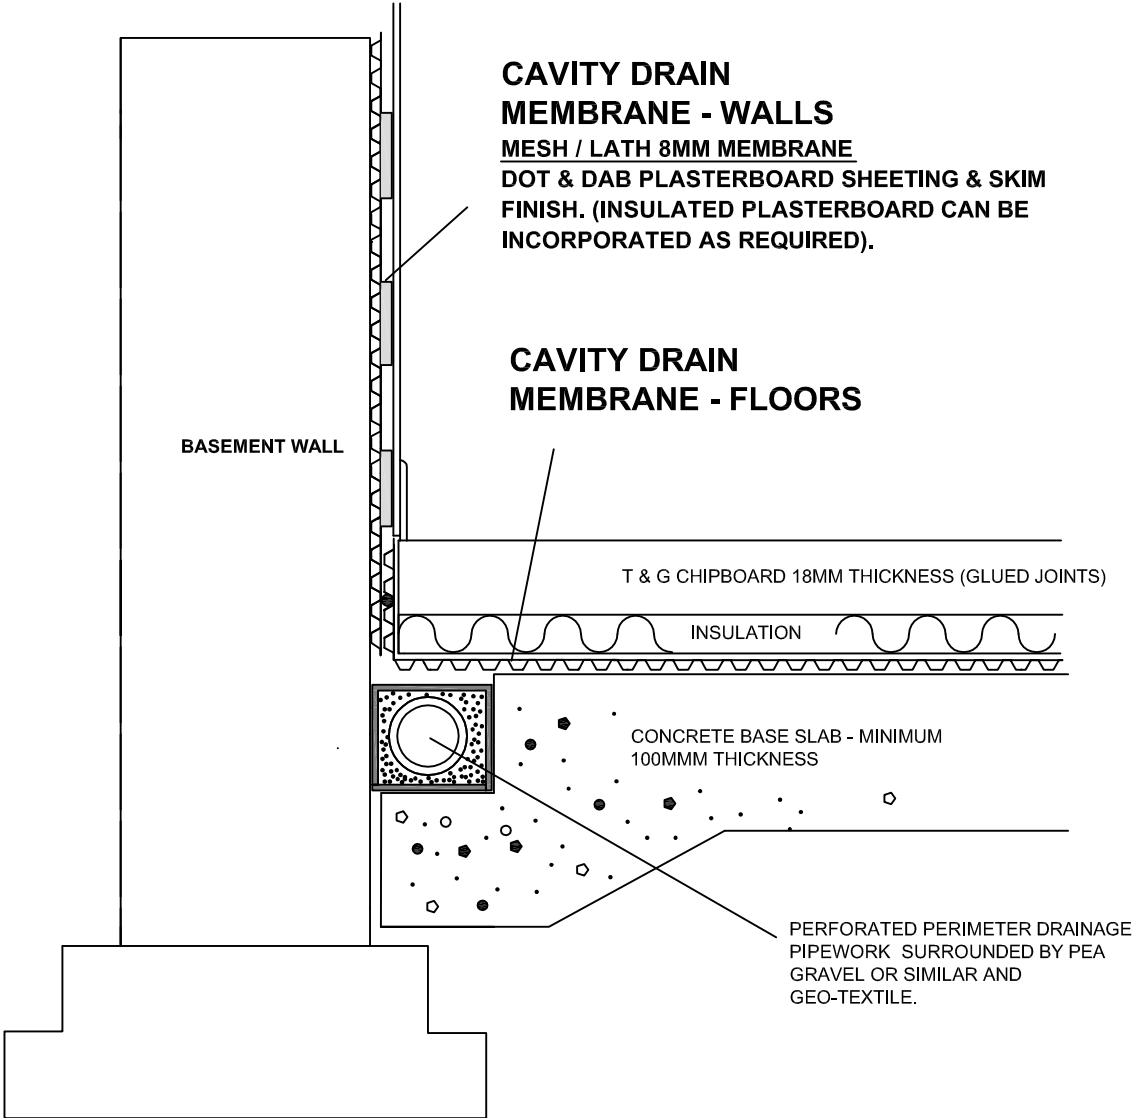

SECTION DETAIL - DOT & DAB DRYLINING & INSULATED CHIPBOARD FLOOR

BLG AQUA DRAIN
DRAWING DETAIL - BLG017C

SKETCH PLAN - NOT TO SCALE

BASEMENT LIVING GROUP
www.basement-living-group.co.uk