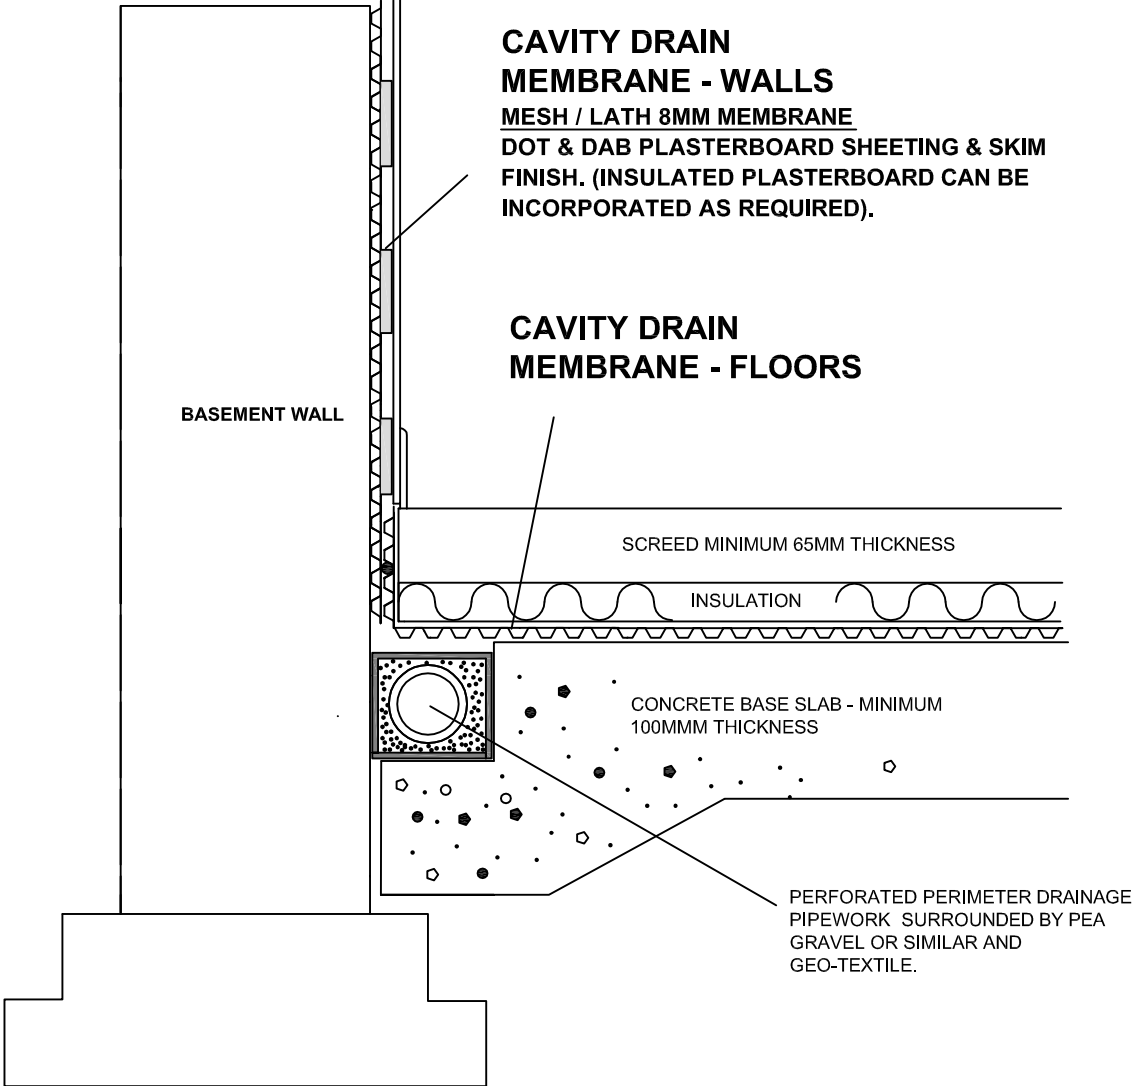

SECTION DETAIL - DOT & DAB DRYLINING & INSULATED FLOOR SCREED

BLG AQUA DRAIN

DRAWING DETAIL - BLG015C

SKETCH PLAN - NOT TO SCALE

BASEMENT LIVING GROUP

www.basement-living-group.co.uk