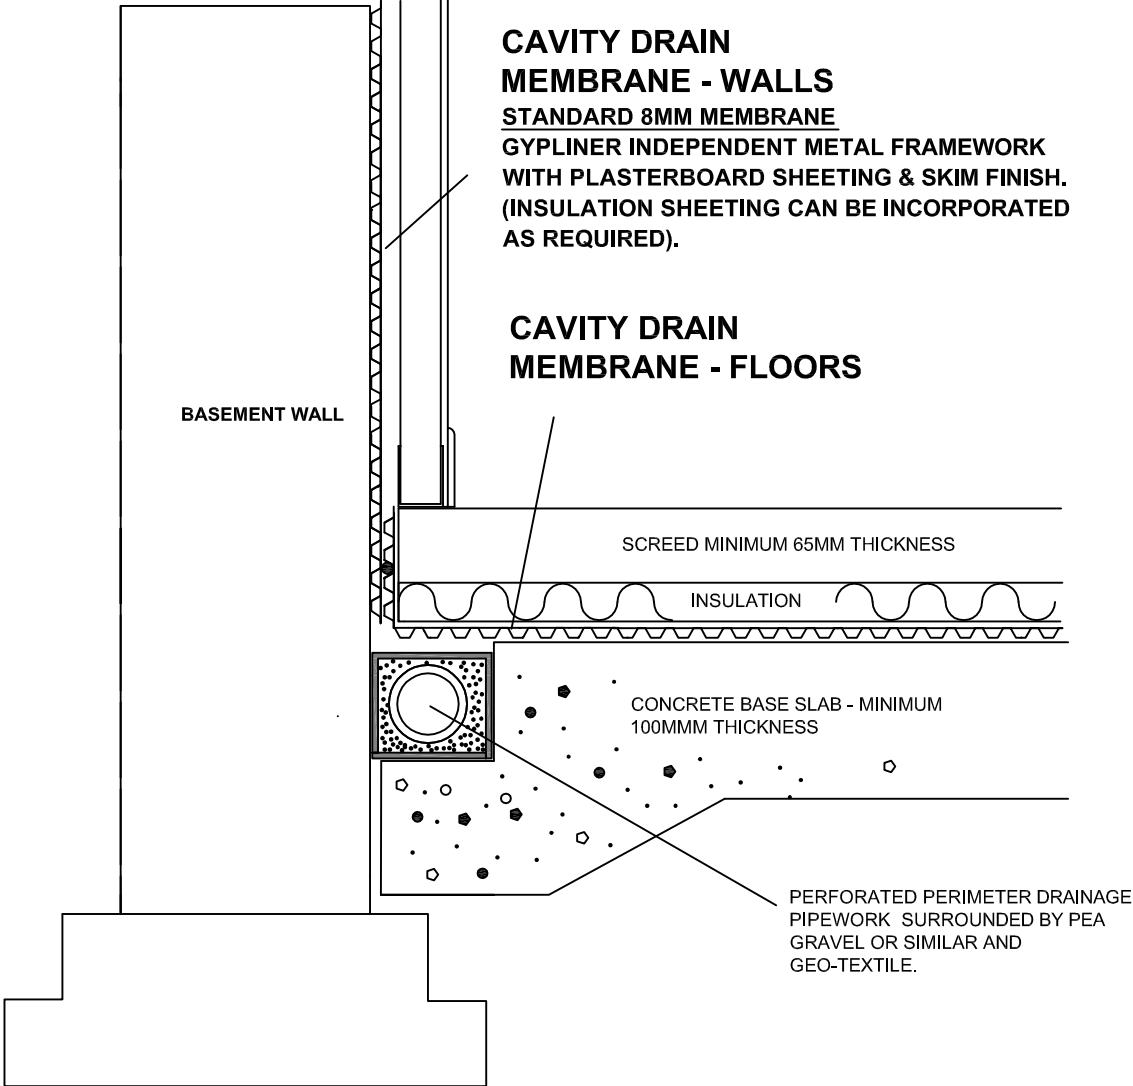

# SECTION DETAIL - METAL FRAMEWORK DRYLINING & INSULATED FLOOR SCREED

**BLG AQUA DRAIN**  
DRAWING DETAIL - BLG015B

SKETCH PLAN - NOT TO SCALE

**BASEMENT LIVING GROUP**  
[www.basement-living-group.co.uk](http://www.basement-living-group.co.uk)