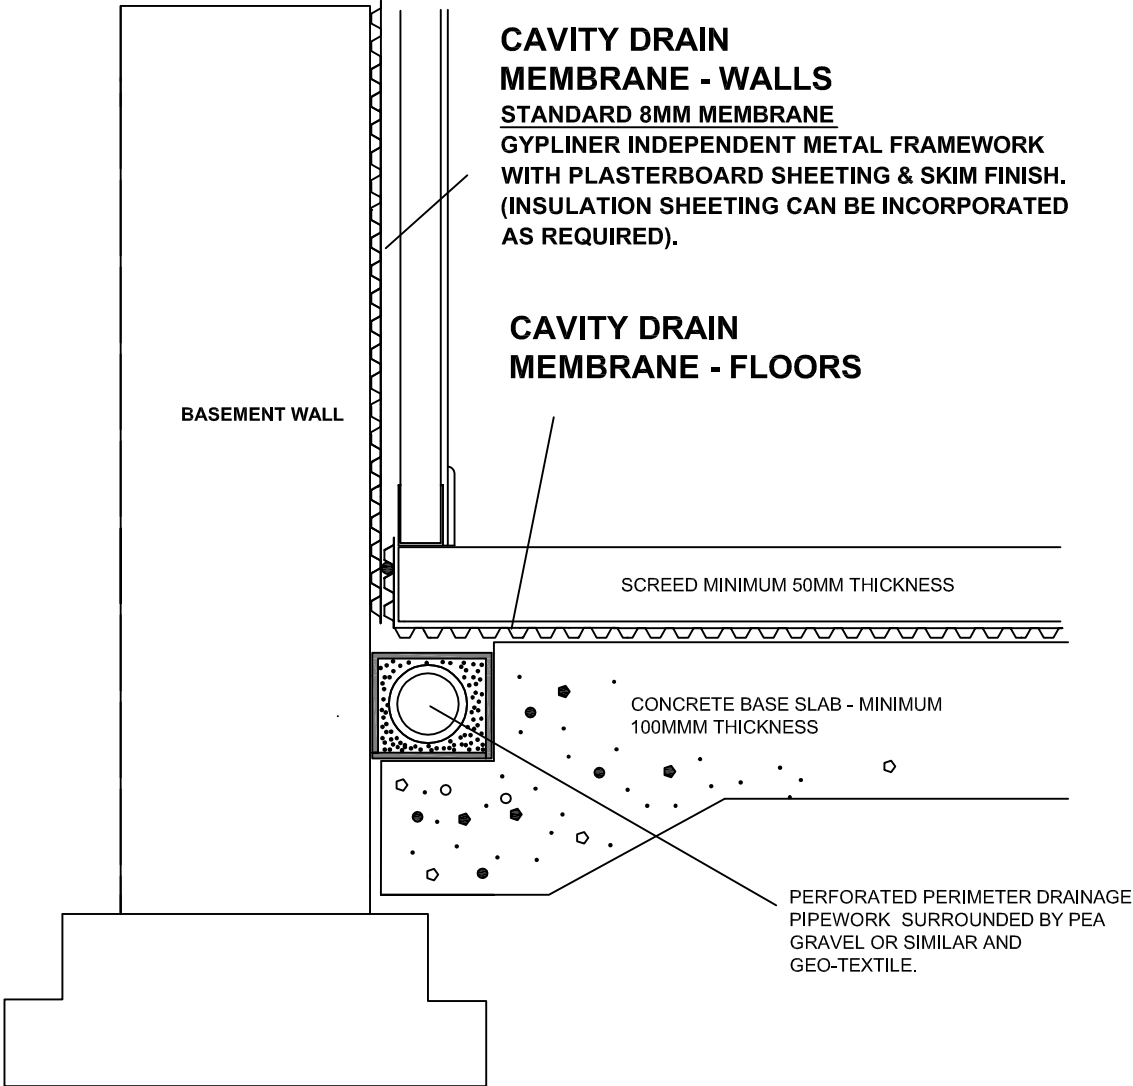

SECTION DETAIL - METAL FRAMEWORK DRYLINING & FLOOR SCREED

BLG AQUA DRAIN

DRAWING DETAIL - BLG014B

SKETCH PLAN - NOT TO SCALE

BASEMENT LIVING GROUP

www.basement-living-group.co.uk