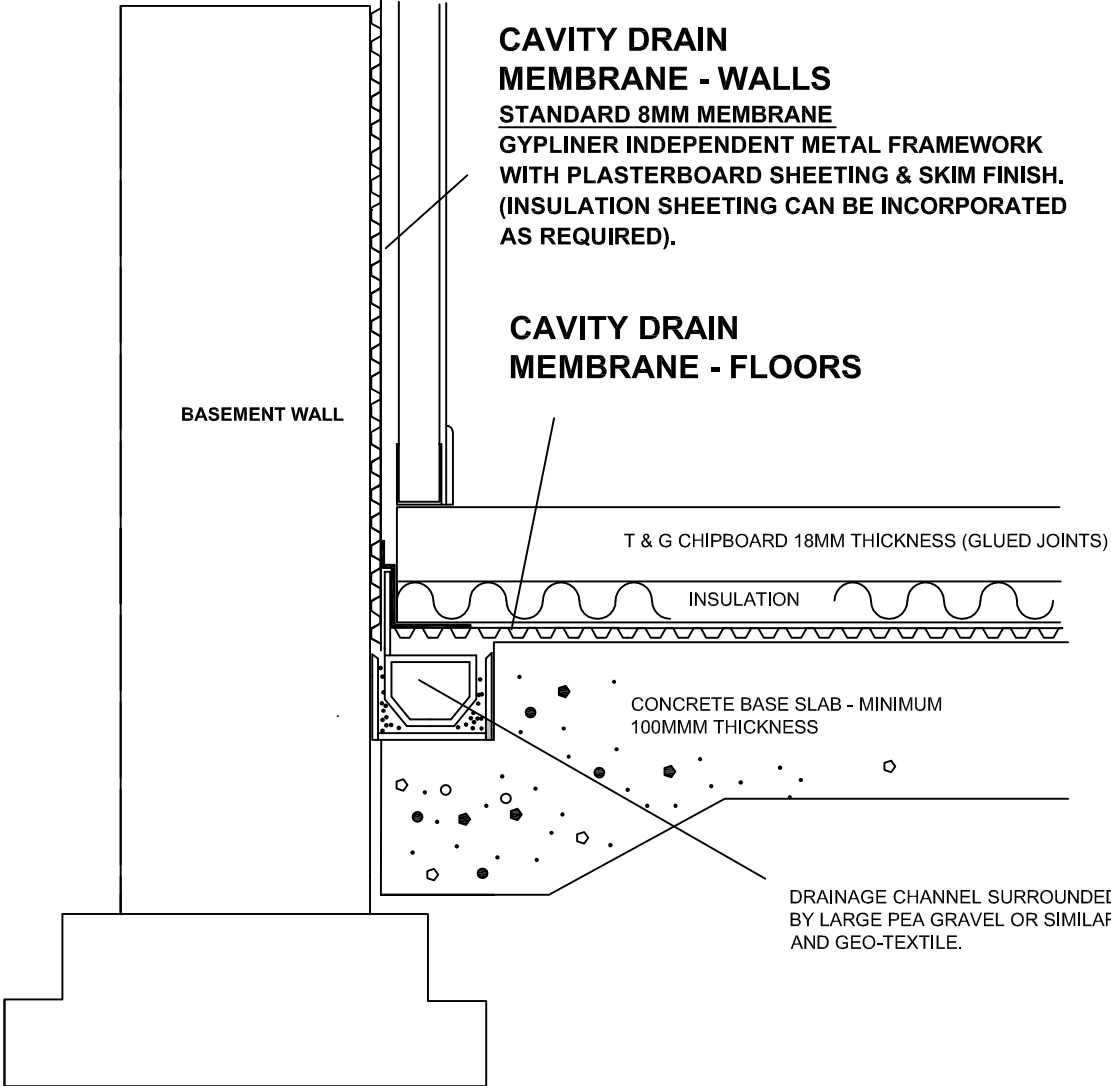

SECTION DETAIL - METAL FRAMEWORK DRYLINING & INSULATED CHIPBOARD FLOOR

BLG AQUA CHANNEL
DRAWING DETAIL - BLG009B

SKETCH PLAN - NOT TO SCALE

BASEMENT LIVING GROUP
www.basement-living-group.co.uk