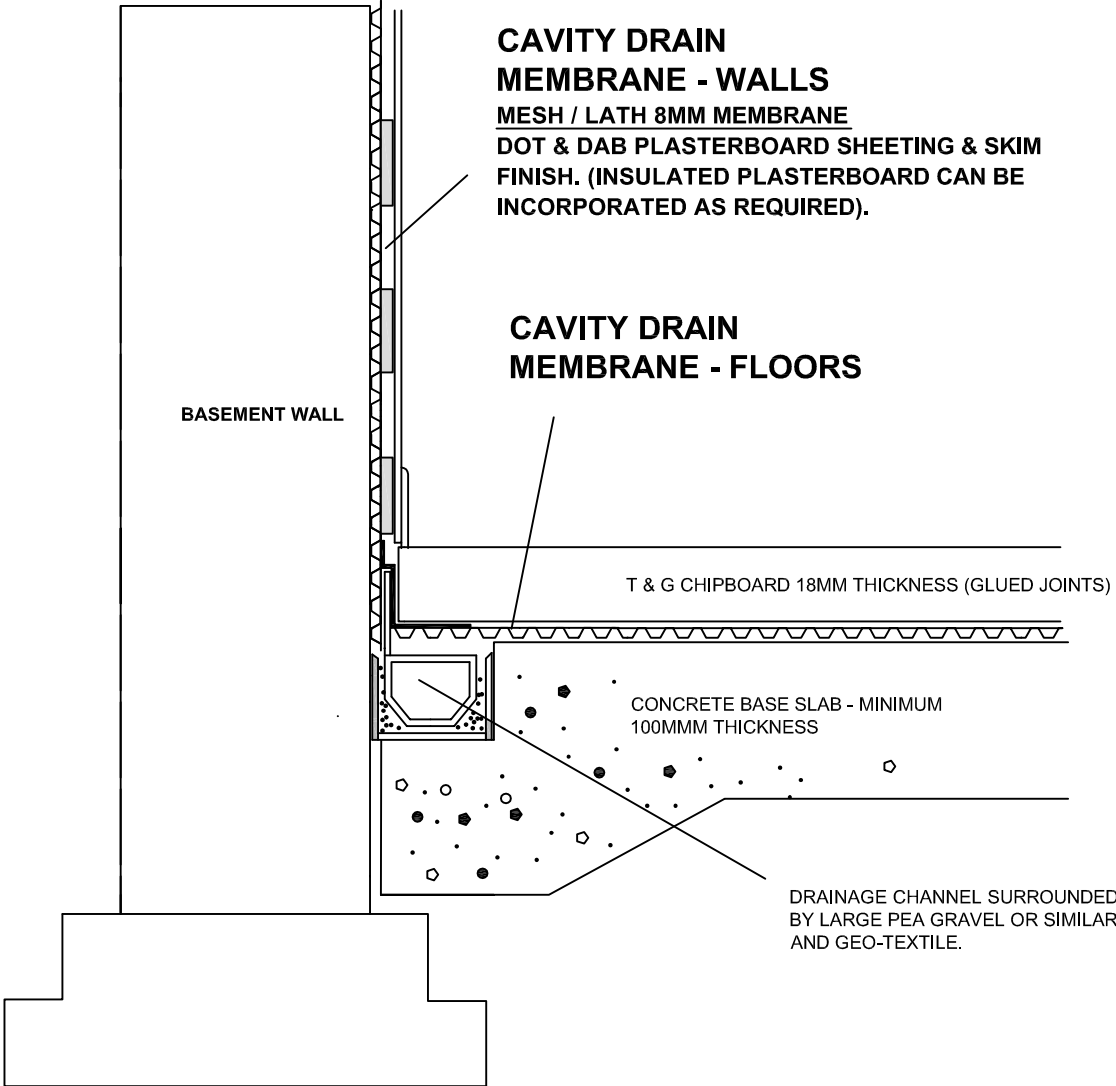

SECTION DETAIL - DOT & DAB DRYLINING & CHIPBOARD FLOOR

BLG AQUA CHANNEL
DRAWING DETAIL - BLG008C

SKETCH PLAN - NOT TO SCALE

BASEMENT LIVING GROUP
www.basement-living-group.co.uk