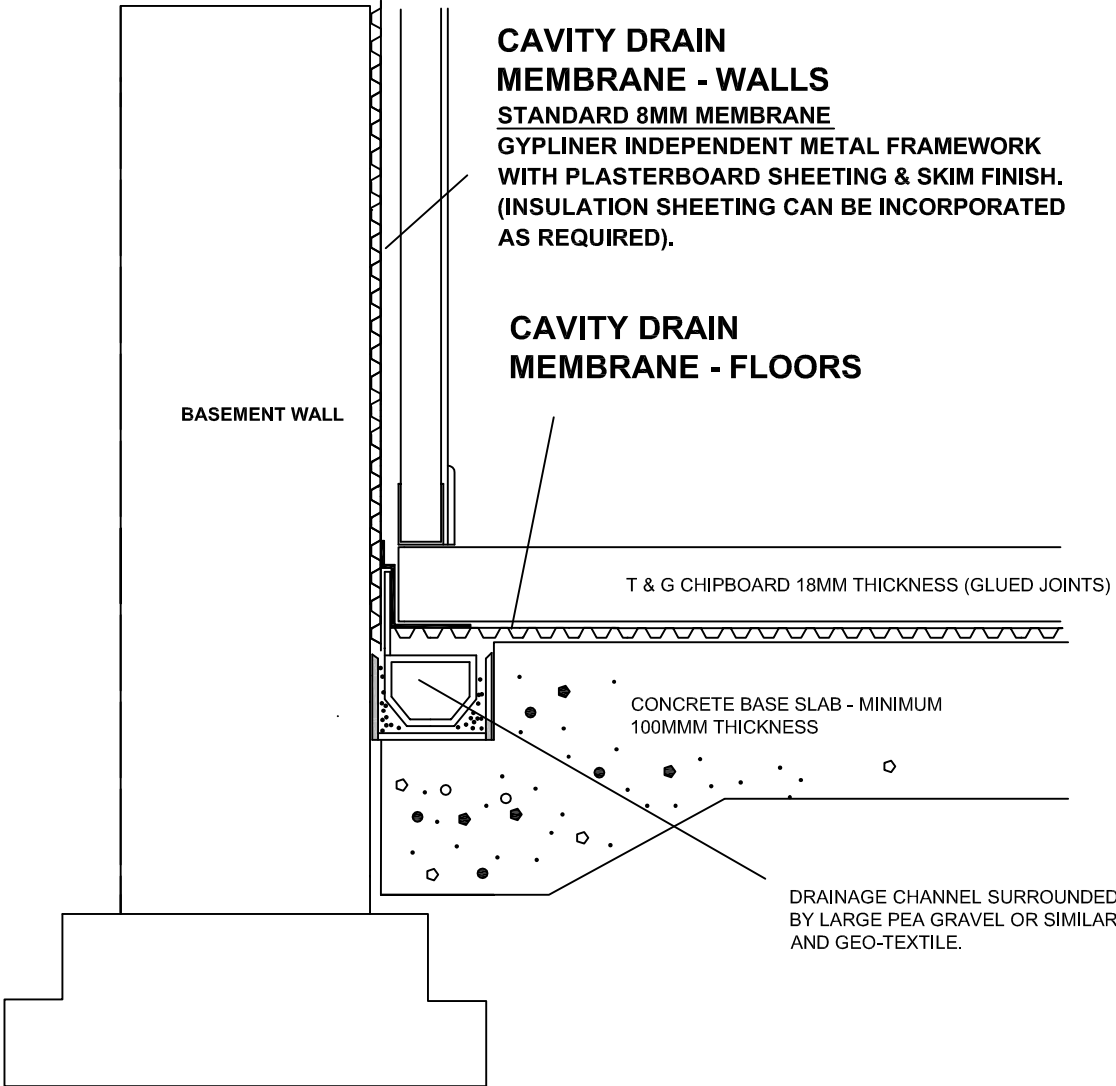

SECTION DETAIL - METAL FRAMEWORK DRYLINING & CHIPBOARD FLOOR

BLG AQUA CHANNEL
DRAWING DETAIL - BLG008B

SKETCH PLAN - NOT TO SCALE

BASEMENT LIVING GROUP
www.basement-living-group.co.uk