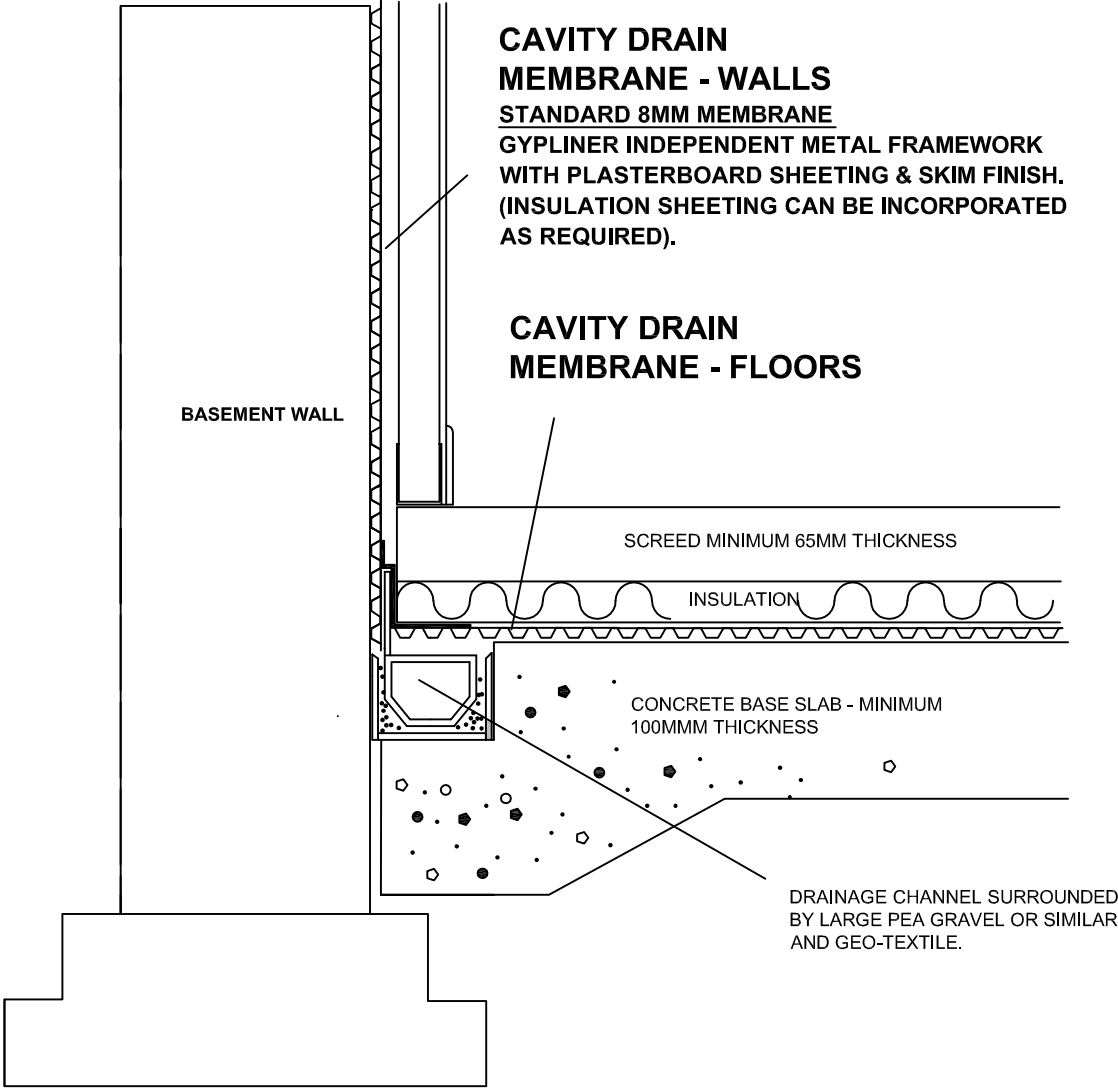

SECTION DETAIL - METAL FRAMEWORK DRYLINING & INSULATED FLOOR SCREED

BLG AQUA CHANNEL
DRAWING DETAIL - BLG007B

SKETCH PLAN - NOT TO SCALE

BASEMENT LIVING GROUP
www.basement-living-group.co.uk