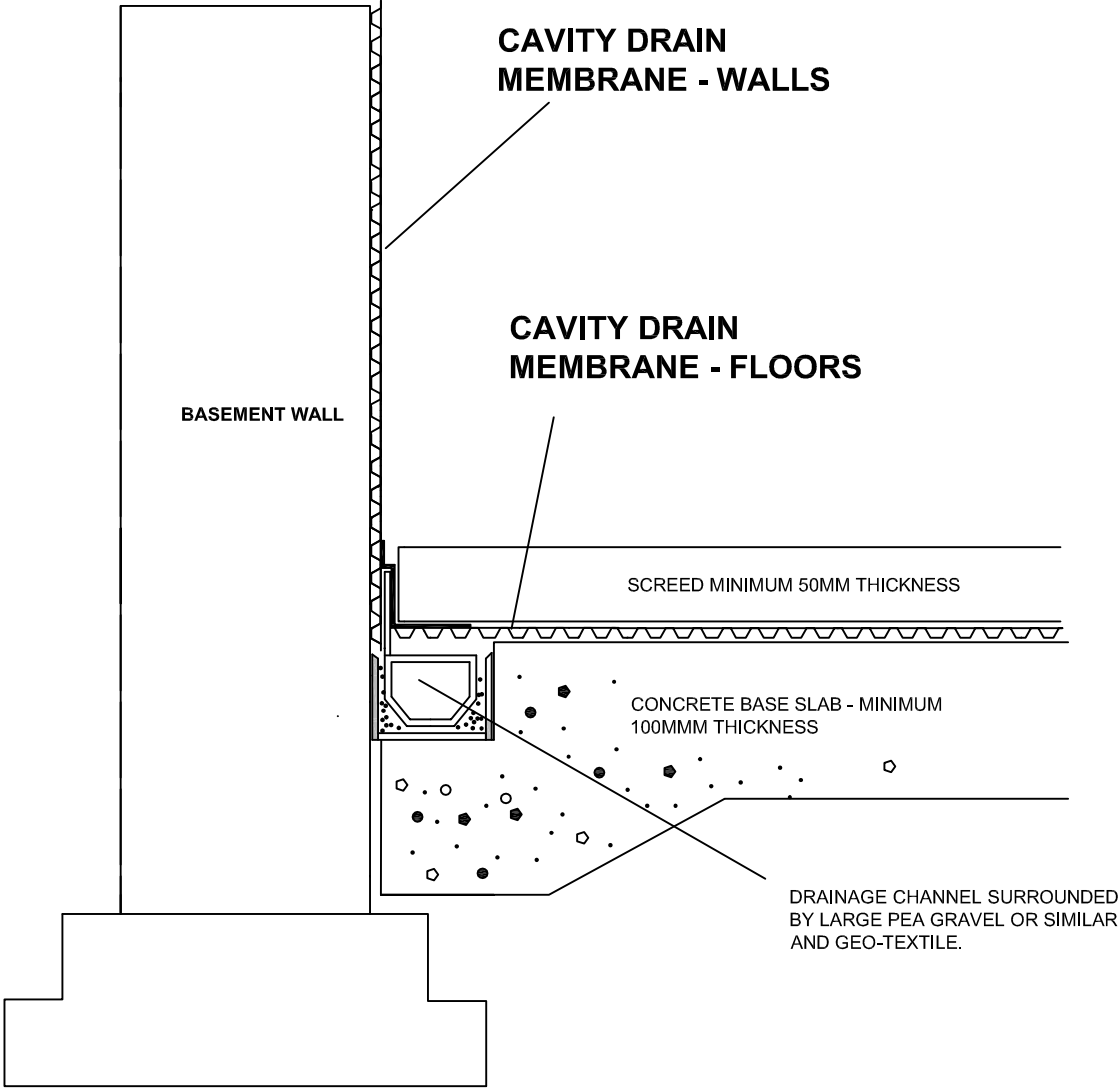

SECTION DETAIL - FLOOR SCREED

BLG AQUA CHANNEL
DRAWING DETAIL - BLG006A

SKETCH PLAN - NOT TO SCALE

BASEMENT LIVING GROUP
www.basement-living-group.co.uk