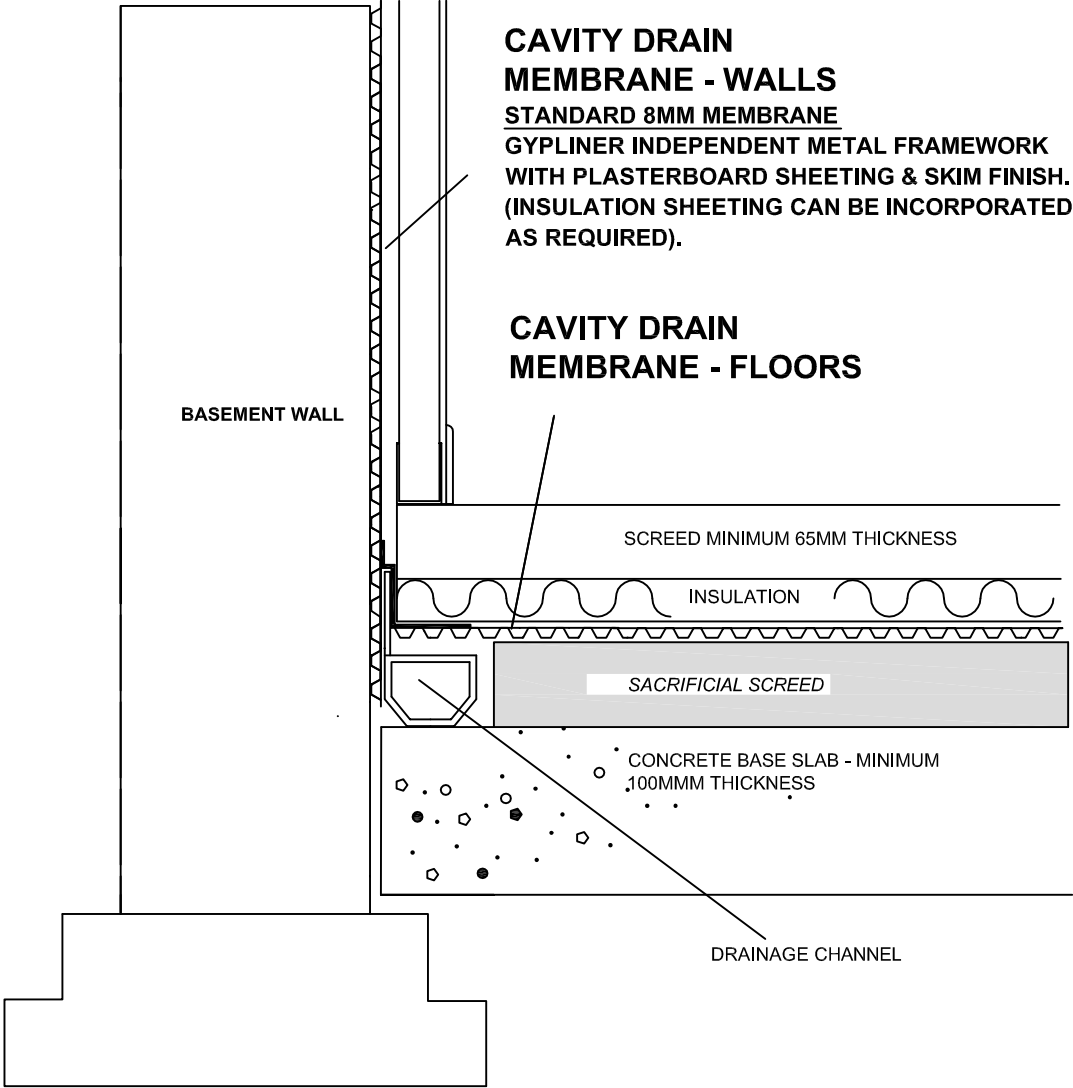

SECTION DETAIL - METAL FRAMEWORK DRYLINING & INSULATED FLOOR SCREED

BLG AQUA CHANNEL
DRAWING DETAIL - BLG011B

SKETCH PLAN - NOT TO SCALE

BASEMENT LIVING GROUP
www.basement-living-group.co.uk